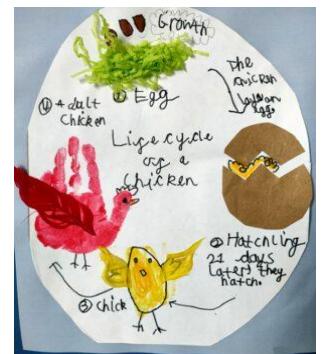

16th March 2023

Dear Parents/Carers,

BRITISH SCIENCE WEEK – POSTER COMPETITION

To celebrate the British Science week, all children have been invited to enter a poster competition. This is a national competition which is organised by the British Science Association. There is a wide range of prizes to be won so please encourage and support your child to make their poster. The theme this year is 'Connections'.

Some ideas they could explore are:

- How do our body parts connect and work together?
- How has technology changed the world by connecting people internationally?
- How is the caterpillar connected to the butterfly in a life cycle?
- What is the connection between our actions and the impact on our environment?